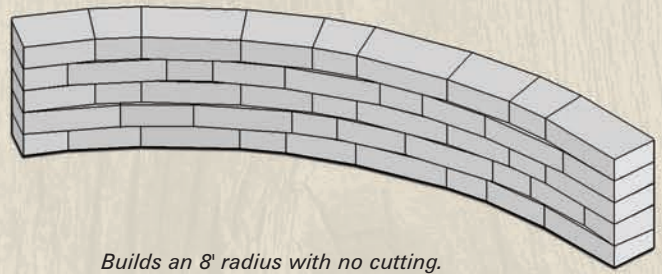

Necessaries Riverland Seatwall kit comes complete with everything you need to build on a patio or in a yard.

**Specifications and features:**

- 108" W x 8" D x 20" H
- No cutting, no extra block to buy
- Rockwood's multi-piece Lakeland block
- Super-Stik adhesive included
- Easy-to-assemble, course-by-course instructions

*Builds an 8" radius with no cutting.*

*NEW Silver Creek radius seatwall caps sold separately*

*riverland seatwall*

*No cutting, no guessing, no hassles – no problem™*

*necessaries™*  
kits for outdoor living